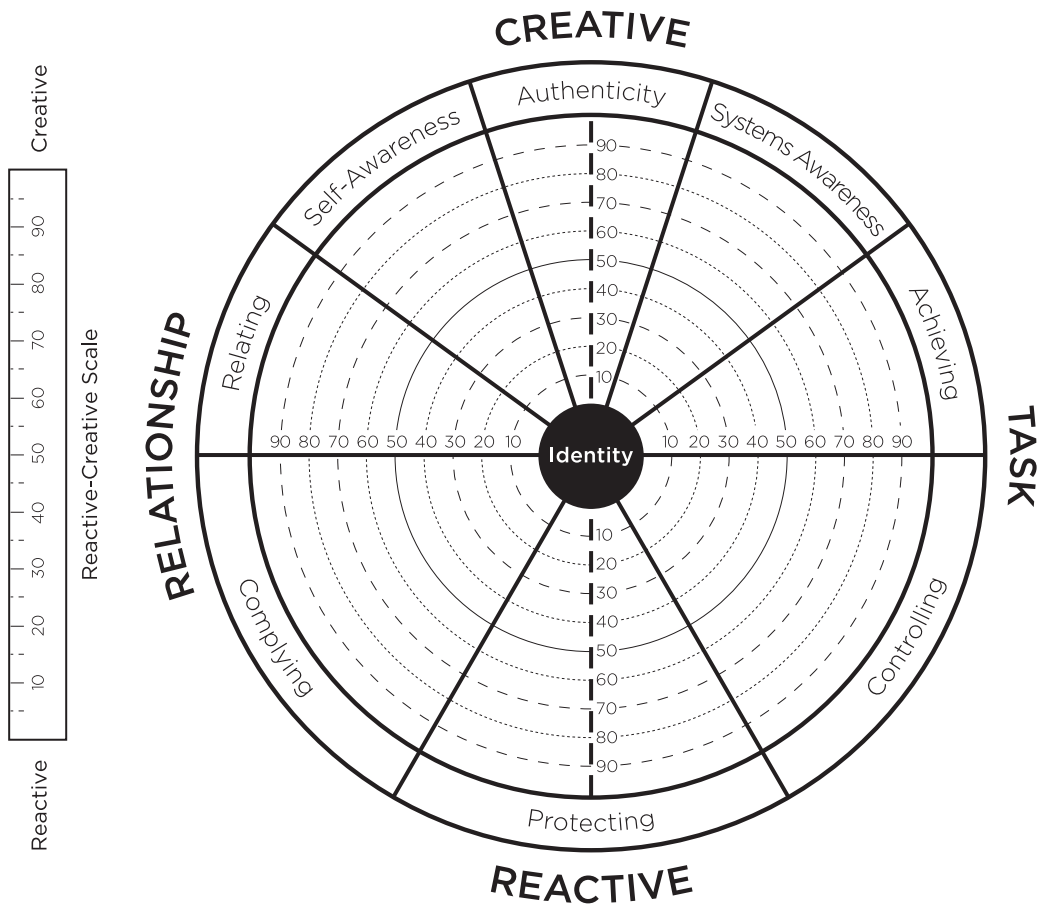

LEADERSHIP CIRCLE®

COLLECTIVE LEADERSHIP ASSESSMENT

PERCENTILE SCORES:

All scores are displayed as percentile scores comparing your scores to our norm base. High scores are beyond the 67th percentile. Low scores are below the 33rd percentile.

-  Desired Culture
-  Actual Culture