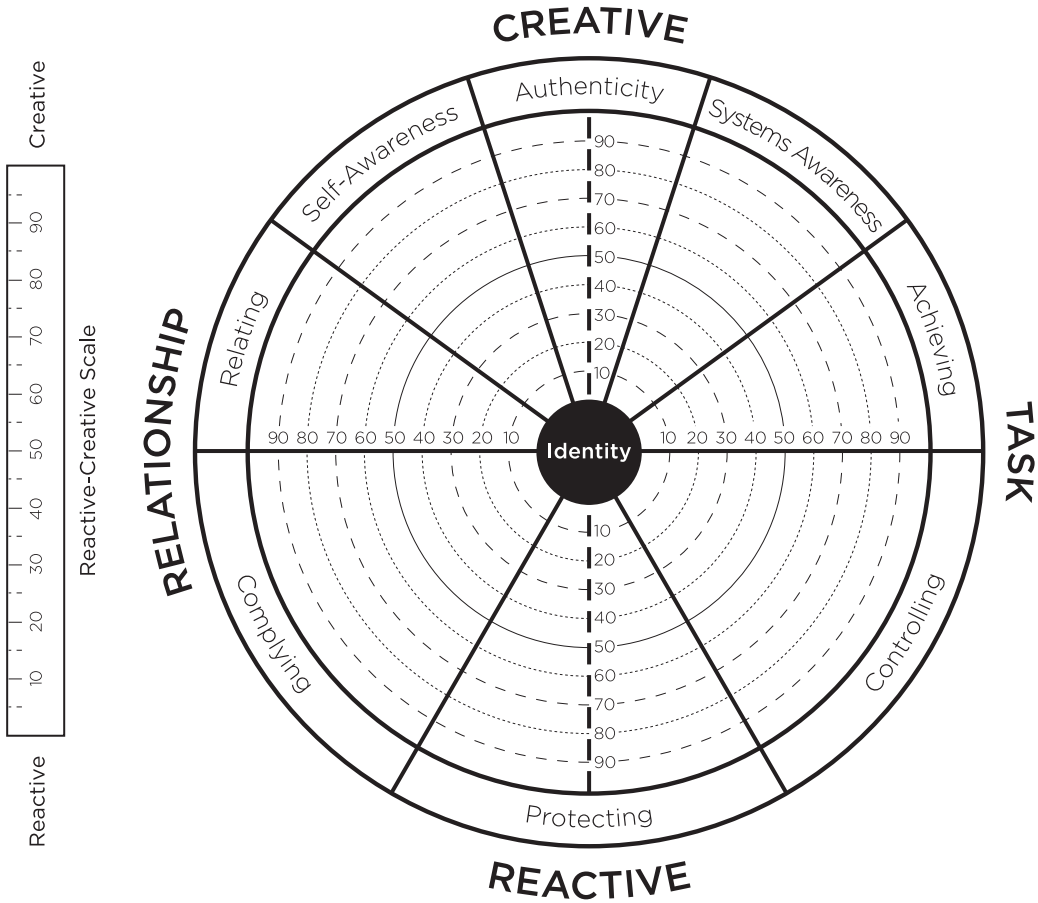

The Leadership Circle™

PERCENTILE SCORES:

All scores are displayed as percentile scores comparing your scores to our norm base. High scores are beyond the 67th percentile. Low scores are below the 33rd percentile.

- Desired Culture
- Actual Culture

COLLECTIVE LEADERSHIP ASSESSMENT